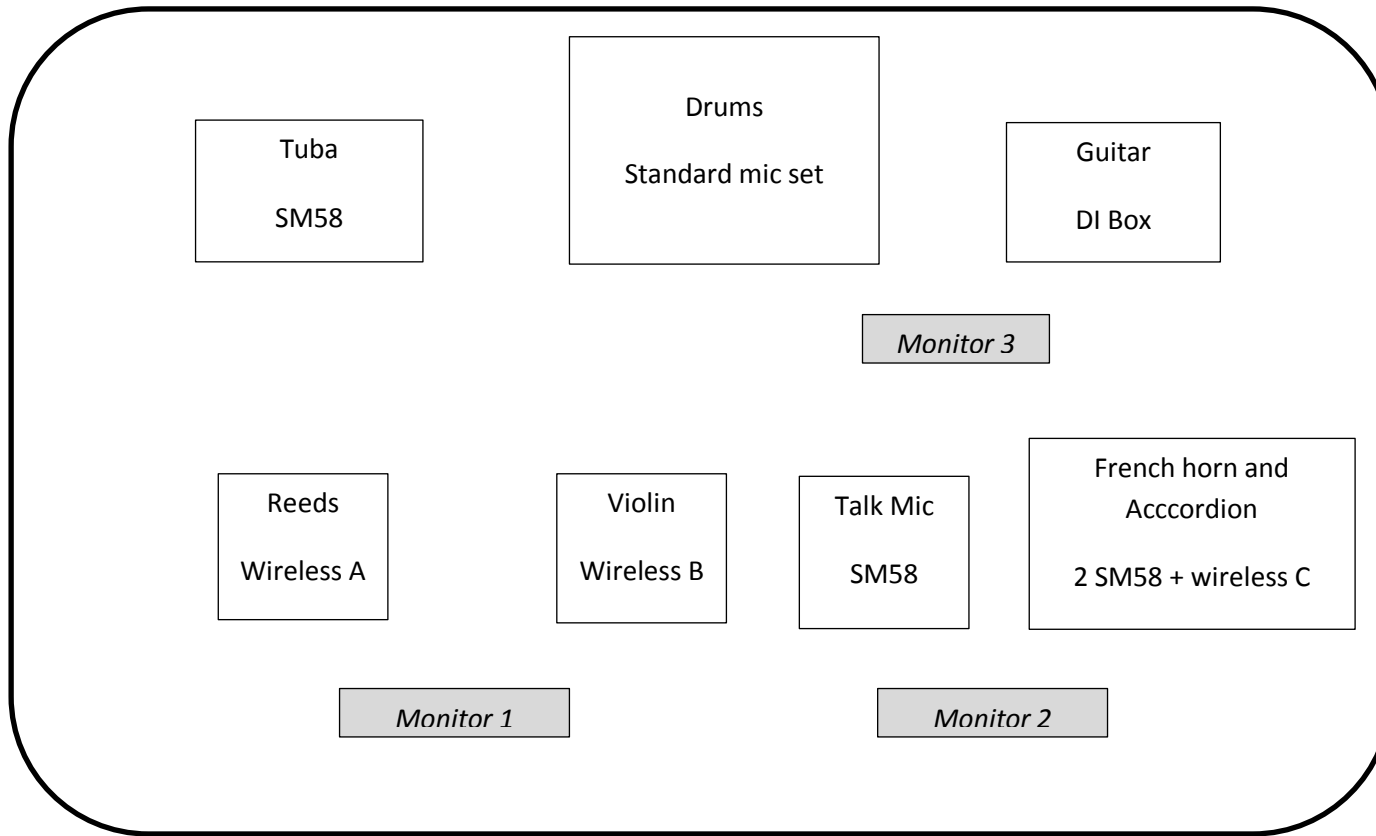

YID VICIOUS – STAGE PLOT AND TECH

Last updated: January 2014

Equipment

Shure SM58 – 4 ea.

DI Box – 1 ea.

Drum package – 1 ea

Monitors – 3 ea.

Wireless instrument mics
(furnished by band) – 3 ea.

Power

110 v. for guitar amp

3 ea. 110 v. for wireless mic
receivers.

INPUT LIST

Item	Use for	Input	Qty	FX insert	Monitor line	Notes
Shure SM58	Vocal and talk	1	1	none	All	Preferably switched
Wireless A	Reeds	2	1	none	2,3	Furnished by musician
Wireless B	Violin	3	1	none	All	Furnished by musician
Wireless C	French Horn	4	1	none	1,3	Furnished by musician
Shure SM58	Accordion 1 of 2	5	1	none	1,3	
Shure SM58	Accordion 2 of 2	6	1	none	1,3	
Shure SM58	Tuba	7	1	none	none	
DI box	Guitar	8	1	none	All	Stongest in monitor 3
Standard mic set	Drums	9+		none	none	Per sound engineer